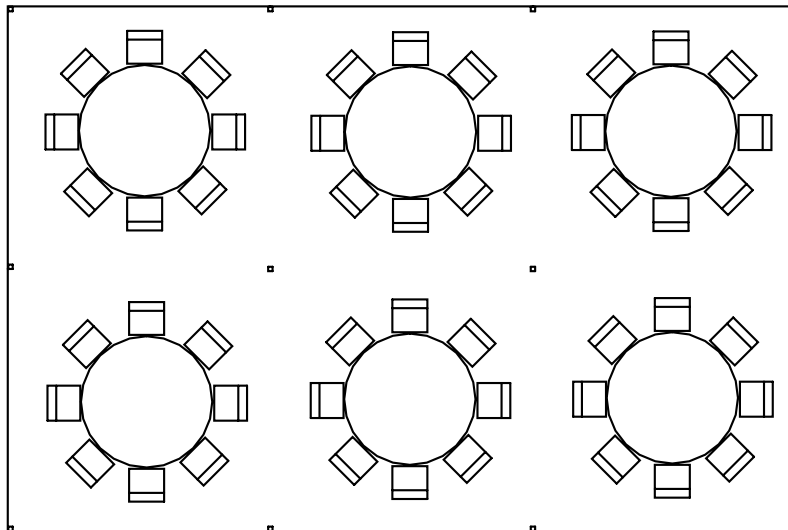

PARTY TIME, INC.

Weddings • Corporate • Backyard • & More!

QUALITY TRUSTED EVENT PARTNER

269-781-5537

www.partytimetentsmarshall.com

Package # 5 (20x30 with Round)

$611.46

* Includes Delivery, Set-Up, Takedown