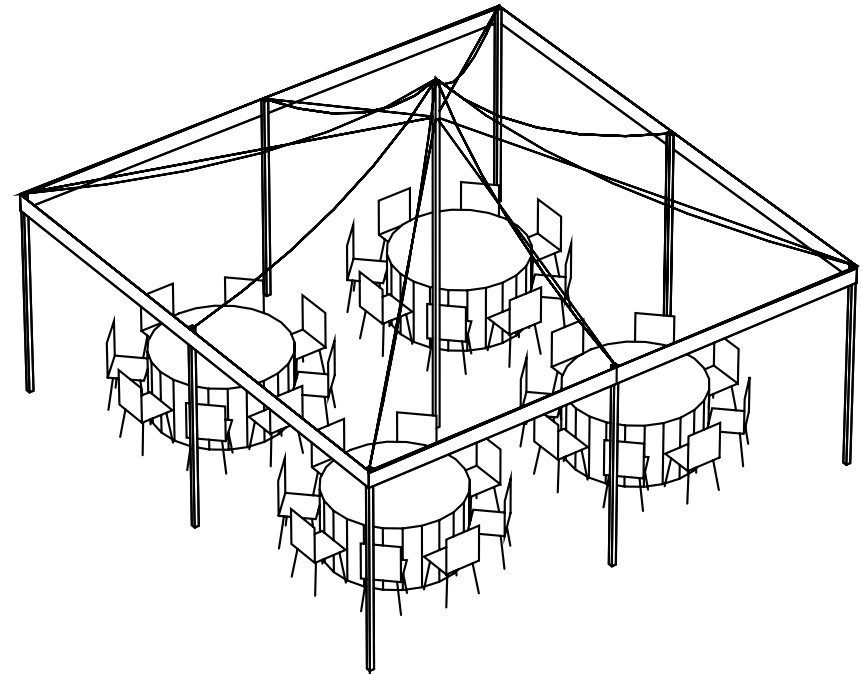

## Included in Package

- \* 20x20 High Peak Tent
  - \* 4 Round Tables
  - \* 32 Poly Fold Chairs
  - \* 2 Banquet Tables - Food/Display
- (The Banquet Tables DO NOT Fit under the tent)
- \* 6 Custom Fit Plastic Table Covers
  - \* 1 Gift Card Box
  - \* 2 Disposable Trash Boxes with Liner Bags