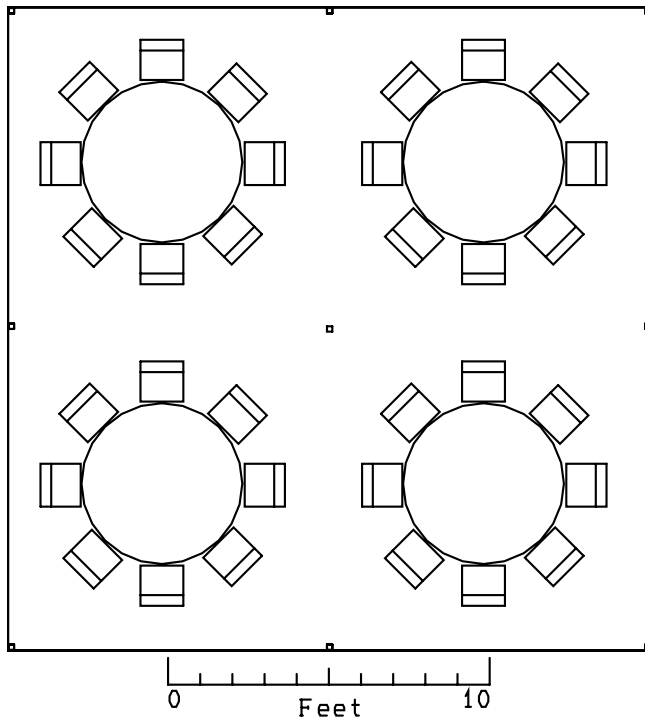

PARTY TIME, INC.

Weddings • Corporate • Backyard • & More!

QUALITY TRUSTED EVENT PARTNER

269-781-5537

www.partytimetentsmarshall.com

Package # 4 (20x20 with Round)

$521.48

* Includes Delivery, Set-Up, Takedown